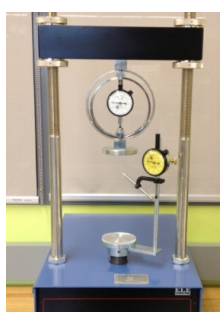

Dial Indicator - 1.0" Range

Code: [88-4100](#)

Mechanical Dial Indicator - 25 mm Range Clockwise Movement

Code: [88-4110](#)

Unconfined Compression Test Accessory Set, English

Code: [25-3997](#)

Unconfined Compression Test Accessory Set, Metric

Code: [25-3998](#)

Alternatives

Dial Indicator - 1.0" Range

Code: [88-4100](#)

Mechanical Dial Indicator - 25 mm Range Clockwise Movement

Code: [88-4110](#)

Unconfined Compression Test Accessory Set, English